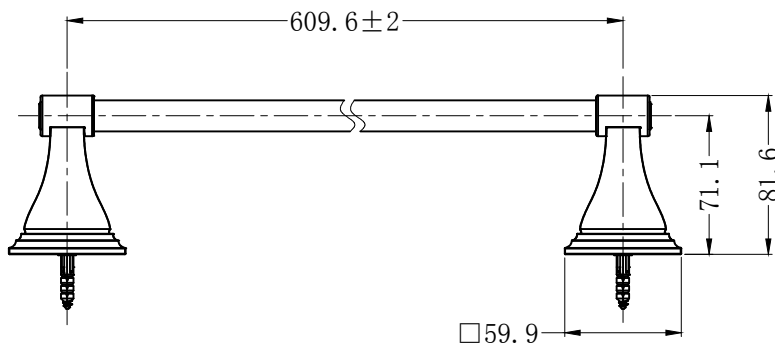

24" TOWL BAR

BATHROOM

Features:

- Double base for products

2410BN-TBN
Brush Nickel Finish

APPROVAL:
Meets or exceeds The
following

*QB-T1560-2006